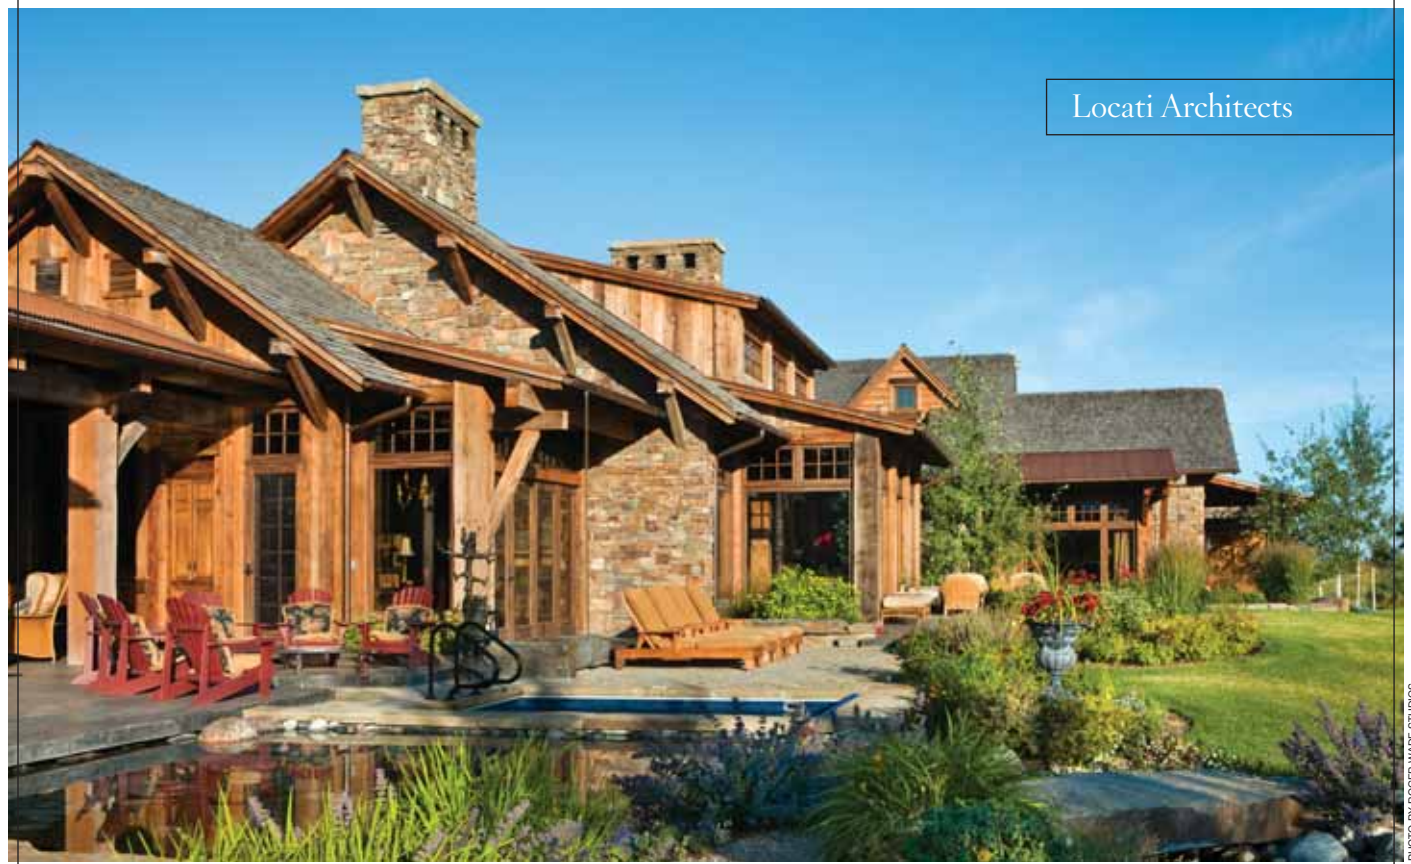

TOP MOUNTAIN ARCHITECTS & INTERIOR DESIGNERS

PHOTO BY ROGERWADE STUDIOS

Williams Partners Architects

Locati Architects

For his own home near Bozeman, Montana, architect Jerry Locati used a palette of natural and recycled materials—reclaimed timbers, precise stonework, rusted metals, wood windows and doors—and wide expanses of glass to merge architecture with nature.